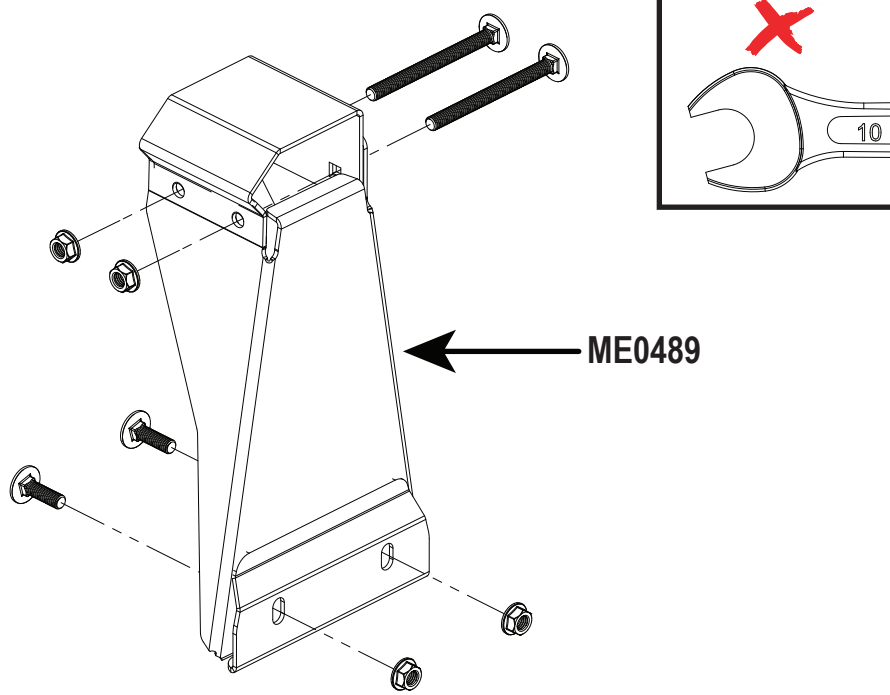

### Vehicle:

Ford Transit: 2000 - 2014

Wheel Base: LWB (L3)

Roof Height: Medium (H2)

Rear Doors: Twin / Tailgate

1

2

3