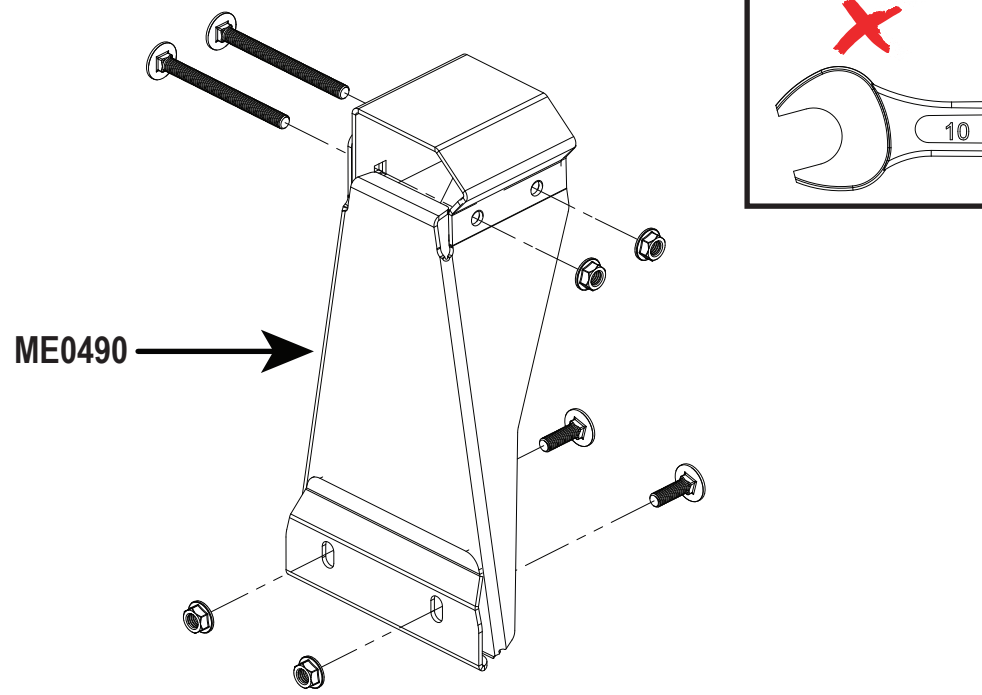

### Vehicle:

Ford Transit: 2000 - 2014

Wheel Base: LWB (L3)

Roof Height: Medium (H2)

Rear Doors: Twin / Tailgate

1

2

3