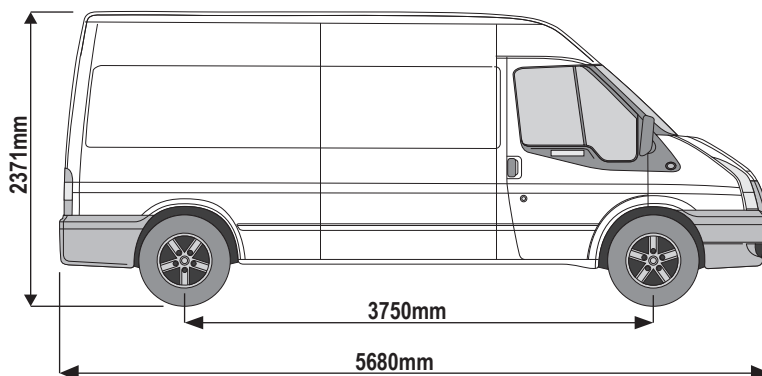

### Vehicle:

Ford Transit: 2000 - 2014

Wheel Base: MWB (L2)

Roof Height: Medium (H2)

Rear Doors: Twin / Tailgate

### Vehicle:

Ford Transit: 2000 - 2014

Wheel Base: LWB (L3)

Roof Height: Medium (H2)

Rear Doors: Twin / Tailgate

1

2

3