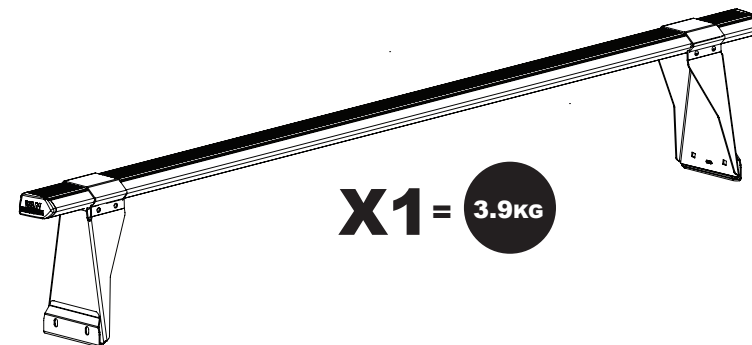

### Vehicle:

Ford Transit: 2000 - 2014

Wheel Base: MWB (L2)

Roof Height: Medium (H2)

Rear Doors: Twin / Tailgate