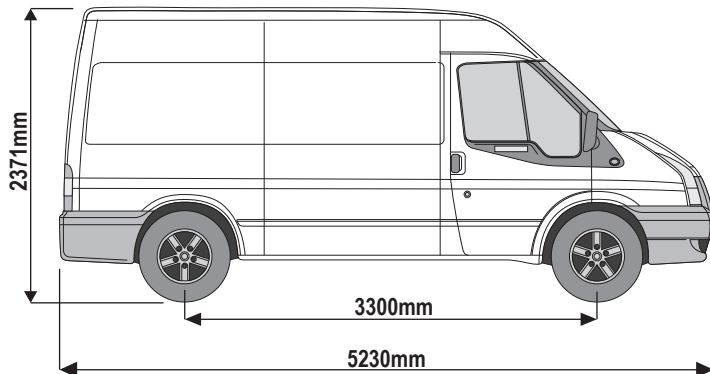

### Vehicle:

Ford Transit: 2000 - 2014

Wheel Base: MWB (L2)

Roof Height: Medium (H2)

Rear Doors: Twin / Tailgate