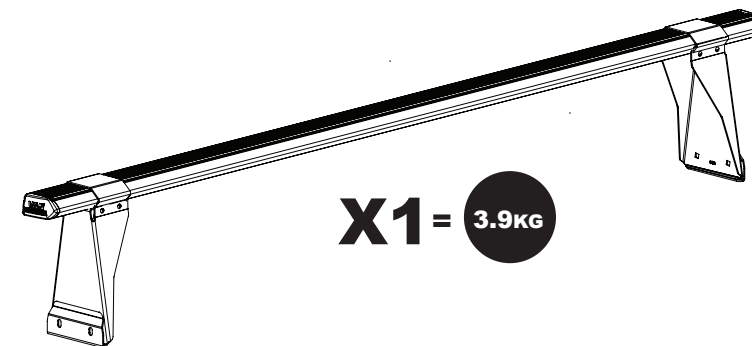

### Vehicle:

Ford Transit: 2000 - 2014

Wheel Base: MWB (L2)

Roof Height: Medium (H2)

Rear Doors: Twin / Tailgate

### Vehicle:

Ford Transit: 2000 - 2014

Wheel Base: LWB (L3)

Roof Height: Medium (H2)

Rear Doors: Twin / Tailgate

1

2

3